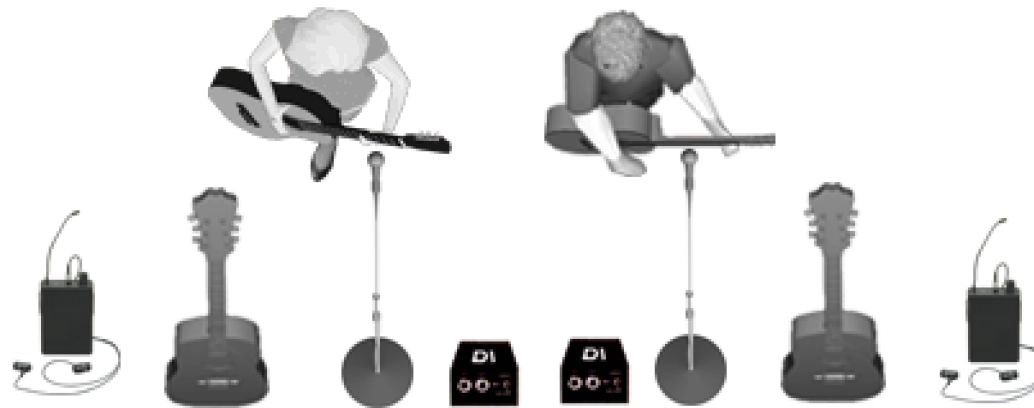

Self Contained IEM Splitter

**Jilly Martin**

**Ryan Kelly**

### **MARTIN & KELLY STAGE PLOT**

2 Piece Group  
4 Inputs  
-GTR/Vocals (Jilly)  
-GTR/Vocals (Ryan)  
- Self Contained IEM Rack Splitter  
w/15ft Tails.

Will Supply:  
-(2) Acoustic Guitars  
-(1) Active Radial DI for Ryan's  
Guitar  
-(1) Passive Radial DI for Jilly's  
Guitar  
-(2)Telefunken M-80 Vocal mics for  
Jilly and Ryan's Vocal  
-(2) Sennheiser Wireless IEM's  
-(1) Rack Splitter for IEM'S